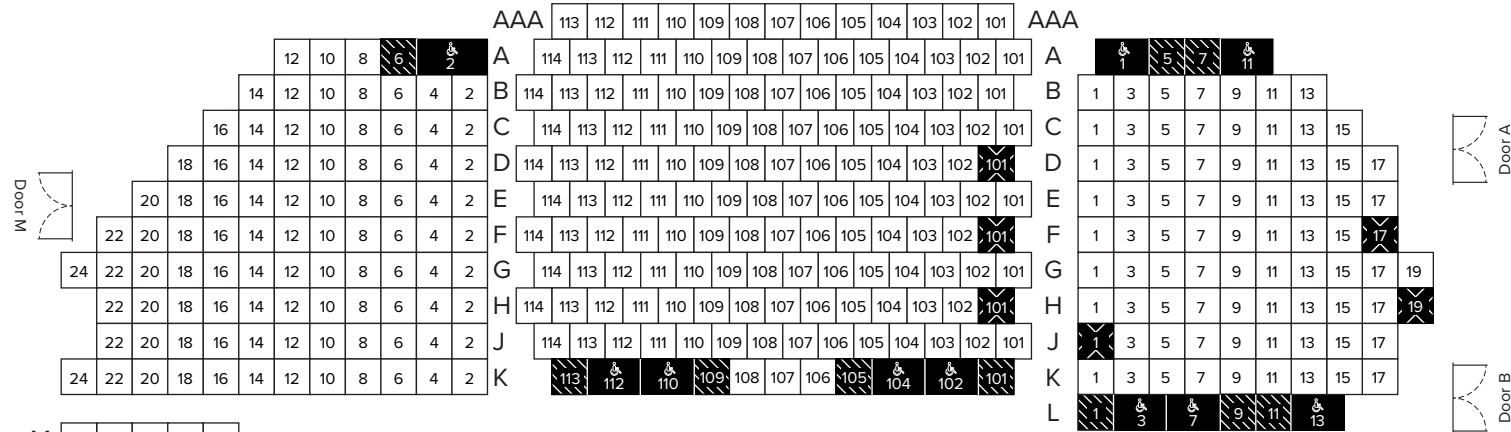

STAGE

WHEELCHAIR & ADA SEATING

- Wheelchair Seating (no theater seat - space for wheelchair)
- Wheelchair Companion Seat (to be purchased with Wheelchair Seating)
- Transfer Seat (Arm rest swings open for additional accessibility)

ORCHESTRA

LOGE

MEZZANINE

BALCONY